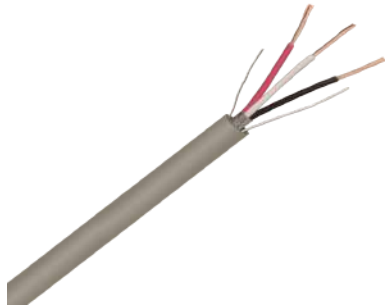

# D-SENSE SERIES AUDIO CONTROL & INSTRUMENTATION CABLE (SHIELDED)

## CONSTRUCTION DETAILS

Conductor Material	Stranded Copper Wire
Insulation	Polyolefin
Cabling	Cores laying-up
Screened	Al-PET tape with Tinned Copper Drain Wire
Sheath	PVC/LSZH
Installation Temperature	Above 0°C
Operating Temperature	-15°C ~ 70°C

## ELECTRICAL PERFORMANCE

Operating Voltage	300V
Test Voltage	1.50 KVdc
Conductor DCR	86.0 Ω/km (Max. @ 20°C) for 24AWG
	54.0 Ω/km (Max. @ 20°C) for 22AWG
	39.0 Ω/km (Max. @ 20°C) for 20AWG
Insulation Resistance	200 MΩhms/km (Min.)