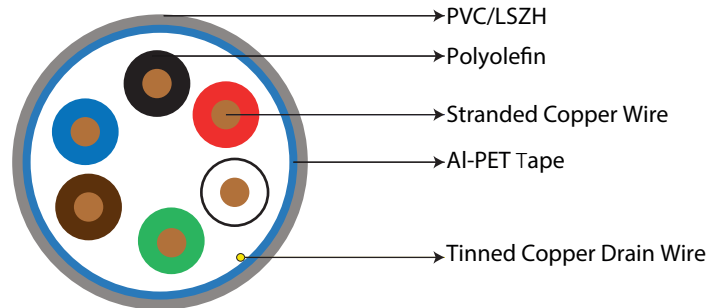

D-SENSE SERIES AUDIO CONTROL & INSTRUMENTATION CABLE (SHIELDED)

APPLICATION

- BMS, Sound, Audio
- Intercom/PA, Security, Safety
- Control and Instrumentation application indoor & outdoor.

STANDARDS COMPLIANCE

- BS EN 60228
- BS EN 50290
- RoHS Directives
- IEC60332-1

CONSTRUCTION DETAILS

Conductor Material	Stranded Copper Wire
Insulation	Polyolefin
Cabling	Cores laying-up
Screened	Al-PET tape with Tinned Copper Drain Wire
Sheath	PVC/LSZH
Installation Temperature	Above 0°C
Operating Temperature	-15°C ~ 70°C

ELECTRICAL PERFORMANCE

Operating Voltage	300V
Test Voltage	1.50 KVdc
Conductor DCR	86.0 Ω/km (Max. @ 20°C) for 24AWG
	54.0 Ω/km (Max. @ 20°C) for 22AWG
	39.0 Ω/km (Max. @ 20°C) for 20AWG
Insulation Resistance	200 MΩhms/km (Min.)

ORDERING INFORMATION

Part No.	Description
DC-IA5300FPV	DATAKOM D-SENSE Audio/Instrumentation Cable, Bare Copper, 2X18 AWG, PVC insulation Al foiled Screen with PVC Jacket
DC-IA5301FPV	DATAKOM D-SENSE Audio/Instrumentation Cable, Bare Copper, 3X18 AWG, PVC insulation Al foiled Screen with PVC Jacket
DC-IA5302FPV	DATAKOM D-SENSE Audio/Instrumentation Cable, Bare Copper, 4X18 AWG, PVC insulation Al foiled Screen with PVC Jacket
DC-IA5304FPV	DATAKOM D-SENSE Audio/Instrumentation Cable, Bare Copper, 6X18 AWG, PVC insulation Al foiled Screen with PVC Jacket
DC-IA5306FPV	DATAKOM D-SENSE Audio/Instrumentation Cable, Bare Copper, 8X18 AWG, PVC insulation Al foiled Screen with PVC Jacket
DC-IA4300FLZ	DATAKOM D-SENSE Audio/Instrumentation Cable, Bare Copper, 2X18 AWG, PVC insulation Al foiled Screen with LSZH Jacket
DC-IA4301FLZ	DATAKOM D-SENSE Audio/Instrumentation Cable, Bare Copper, 3X18 AWG, PVC insulation Al foiled Screen with LSZH Jacket
DC-IA4302FLZ	DATAKOM D-SENSE Audio/Instrumentation Cable, Bare Copper, 4X18 AWG, PVC insulation Al foiled Screen with LSZH Jacket
DC-IA4304FLZ	DATAKOM D-SENSE Audio/Instrumentation Cable, Bare Copper, 6X18 AWG, PVC insulation Al foiled Screen with LSZH Jacket
DC-IA4306FLZ	DATAKOM D-SENSE Audio/Instrumentation Cable, Bare Copper, 8X18 AWG, PVC insulation Al foiled Screen with LSZH Jacket